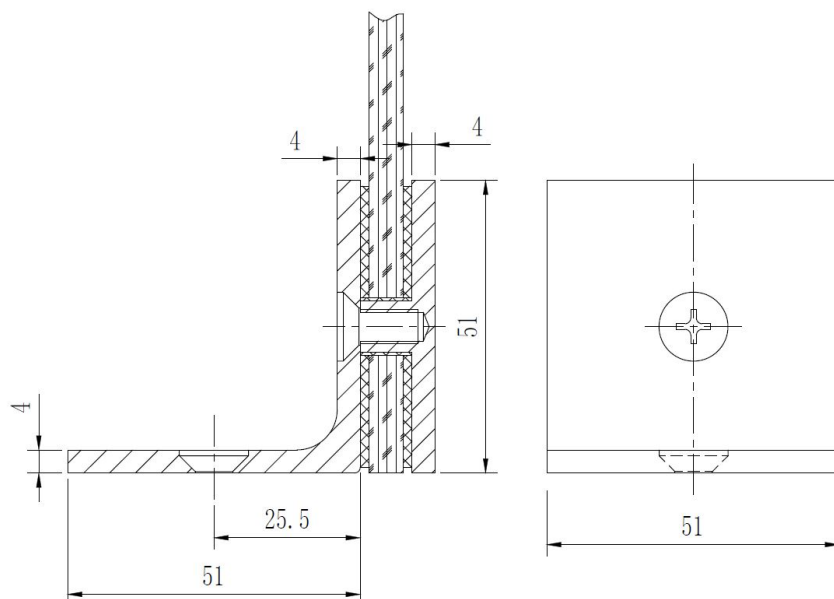

PRODUCT SHEET

Description:

Glass Clamp "Bern", 90DG, Brushed Brass, Glass/Wall, 51x51x Square Corners, 8-10mm Glass, Wall Mounted By $\varnothing 5$ mm Screw, Hole, GLass Mounted By $\varnothing 12$ mm Drilling, Brass Material

Item number:

15.23.700-7

Units	Box	Carton	HS Code	Barcode
Pcs.	1	20	8302419000	
				5704866515283

SISO A/S

Mileparken 11
DK-2740 Skovlunde
Denmark
VAT: DK 24786013

Phone +45 45 830 900

www.siso.dk
siso@siso.dk

Danske Bank
Nytorv Branch
Copenhagen
SWIFT: DABADKKK

Account no.
4180 3112 112936
IBAN Account
DK7230003112112936